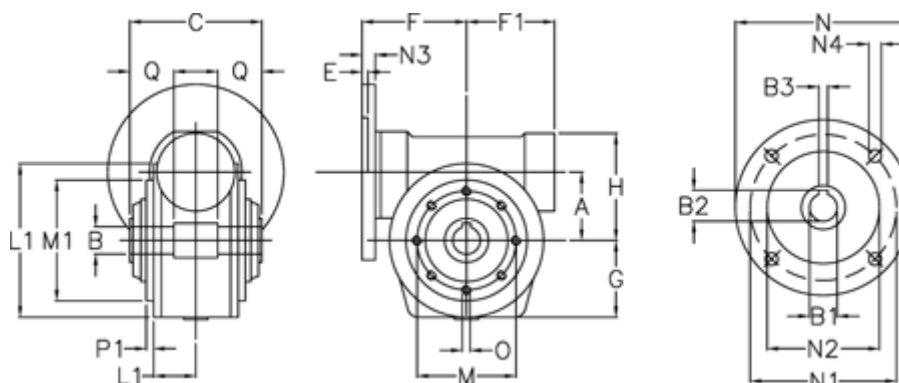

Article number: 3902185020745

Description: Worm gear
VF 185-P-20-112B5, without lubrication

Measures

A	= 185.4	F1	= 205	N1	= 215
B	= 60 H7	G	= 203	N2	= 180
B1 E7	= 28	H	= 267	N3	= 16
B2	= 31.3	L	= 300	N4	= 13
B3 H9	= 8	L1	= 91	O	= 22
C	= 190	M	= 265	P1	= 4
E	= 4	M1	= 230	Q	= 65
F	= 217	N	= 250		